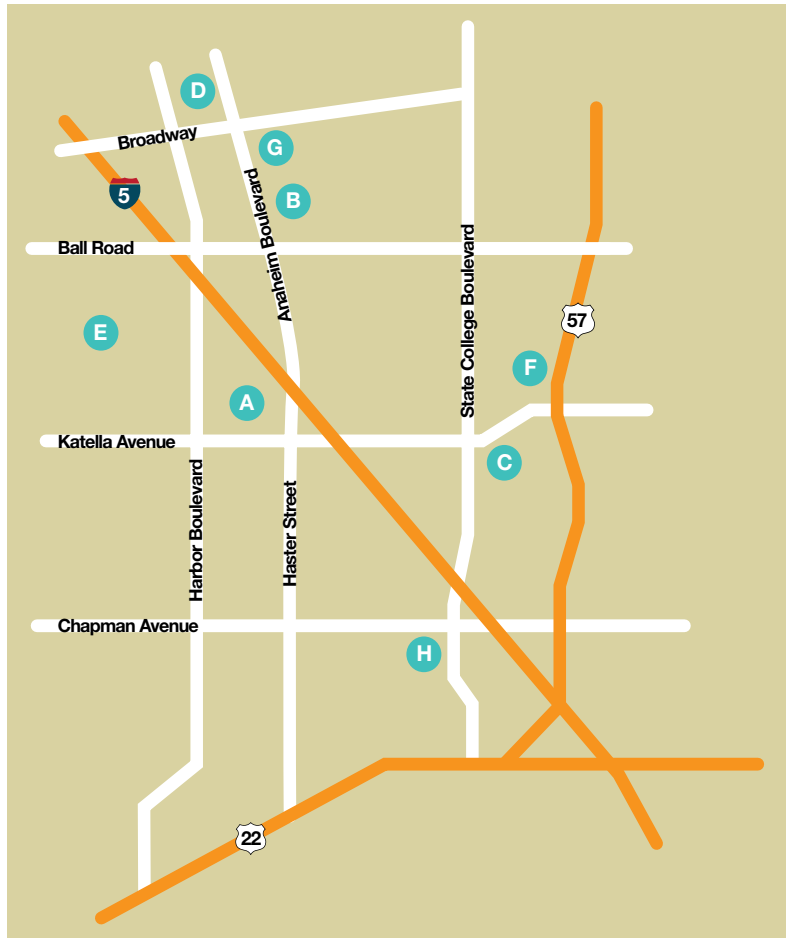

F Stadium Promenade

- Prime Cut Cafe
- The Pint House
- King's Fish House
- Who Songs & Larry's

Dining

- 1 Anaheim White House, Italian Steak House
- 2 Anaheim, Morton's The Steakhouse
- 3 Benihana
- 4 Buca di Beppo Anaheim
- 5 Glancy's American Grill
- 6 Coco's Bakery Restaurant
- 7 IHOP Restaurant
- 8 Joe's Italian Ice & Ice Cream
- 9 JT Schmid's Brewery & Eatery
- 10 La Casa Garcia
- 11 Luigi's D' Italia
- 12 M3 Live Event Center & Restaurant
- 13 Mama Cozza's Italian Inn
- 14 Marri's Pizza & Pasta
- 15 McDonald's

16 Oggi's

- 17 Ruth's Chris Steak House
- 18 Subway Sandwiches
- 19 The Catch Restaurant
- 20 The RANCH Restaurant & Saloon®
- 21 Togo's - Baskin Robbins
- 22 Tony Roma's
- 23 Zov's Restaurant

Services & Transportation

- 24 Anaheim Police Department
- 25 Post Office
- 26 UC Irvine Medical Center
- 27 Lux Bus America Tour Center
- 28 Southern California Gray Line Tour Center
- 29 Starline Tour Center

Car Rental

- 30 Avis Rent-A Car
- 31 Enterprise Rent A Car
- 32 Alamo Rent-A-Car of Anaheim
- 33 Budget Rent A Car Orange County
- 34 Dollar Rent A Car

For the most updated routes and schedules for Anaheim Resort Transportation (ART) visit RideArt.org.

Your Guide to
The Anaheim Resort™

The Anaheim Resort™ Points of Interest

- A** Anaheim GardenWalk
- B** Anaheim Indoor Marketplace
- C** Angel Stadium of Anaheim
- D** Center Street/MUZEO
- E** Disneyland® Resort
- F** Flightdeck Flight Simulation Center
- G** Anaheim Packing District
- H** The Outlets at Orange